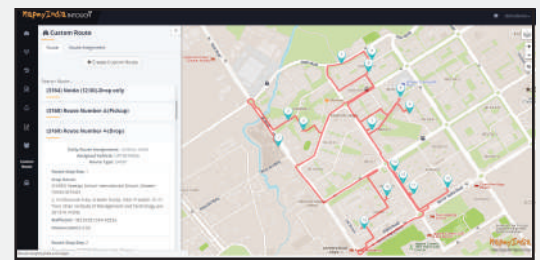

- Bus Started from School (Morning/ Evening) ETA for all stops (once when the bus leaves | Morning/ Evening)
- Student has Boarded the Bus (Morning/ Evening)
- Student has De-Boarded the bus (Morning/ Evening)

How It Works

MYKIDS App for Parents

Kids Overview

Live Tracking

Notification

Stop Location

Web Application for Monitoring

School Admin Overview

Attendance Report

Route View

Live Vehicles Location

MapmyIndia is India's leader in premium quality Map Data, APIs, GPS Navigation, Tracking, Location apps & GIS Solutions.