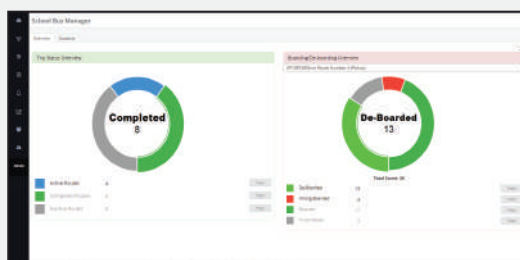

- Bus Started from School (Morning/ Evening) ETA for all stops (once when the bus leaves | Morning/ Evening)
- Student has Boarded the Bus (Morning/ Evening)
- Student has De-Boarded the bus (Morning/ Evening)

How It Works

MYKIDS App for Parents

Kids Overview

Live Tracking

Notification

Stop Location

Web Application for Monitoring

School Admin Overview

Attendance Report

Route View

Live Vehicles Location

MapmyIndia is India's leader in premium quality Map Data, APIs, GPS Navigation, Tracking, Location apps & GIS Solutions.