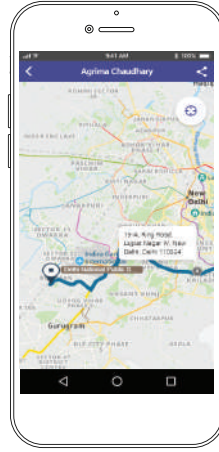

- Panic | SOS
- Bus Entering School
- Bus delayed message | Initiated by Transport Manager
- Over speeding
- Undue stoppage at an area
- Bus going out of bounds
- Engine On/Off

SMS/ EMAIL ALERTS | PARENTS

- Bus Started from School (Morning/ Evening) ETA for all stops (once when the bus leaves | Morning/ Evening)
- Student has Boarded the Bus (Morning/ Evening)
- Student has De-Boarded the bus (Morning/ Evening)

How It Works

MYKIDS App for Parents

Kids Overview

Live Tracking

Notification

Stop Location

Web Application for Monitoring

School Admin Overview

Attendance Report

Route View

Live Vehicles Location

MapmyIndia is India's leader in premium quality Map Data, APIs, GPS Navigation, Tracking, Location apps & GIS Solutions.