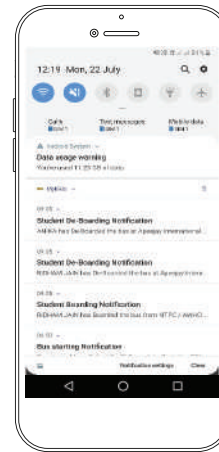

How It Works

MYKIDS App for Parents

Kids Overview

Live Tracking

Notification

Stop Location

Web Application for Monitoring

School Admin Overview