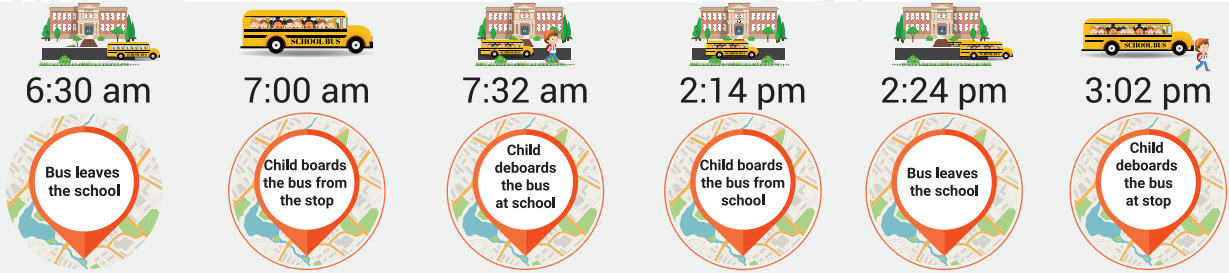

MapmyIndia™

SCHOOL BUS MONITORING

Keep school children safe and
give parents peace of mind

APP FOR PARENTS

IoT DEVICES FITTED IN SCHOOL BUS

DASHBOARD FOR SCHOOL AUTHORITIES

Solution Features

SMS/ EMAIL ALERTS | SCHOOLS

- Panic | SOS
- Bus Entering School
- Bus delayed message | Initiated by Transport Manager
- Over speeding
- Undue stoppage at an area
- Bus going out of bounds
- Engine On/Off

SMS/ EMAIL ALERTS | PARENTS

- Bus Started from School (Morning/ Evening) ETA for all stops (once when the bus leaves | Morning/ Evening)
- Student has Boarded the Bus (Morning/ Evening)
- Student has De-Boarded the bus (Morning/ Evening)

Attendance Report

Route View

Live Vehicles Location

MapmyIndia is India's leader in premium quality Map Data, APIs, GPS Navigation, Tracking, Location apps & GIS Solutions.