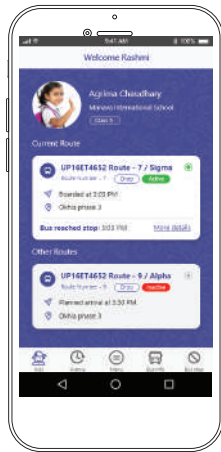

Kids Overview