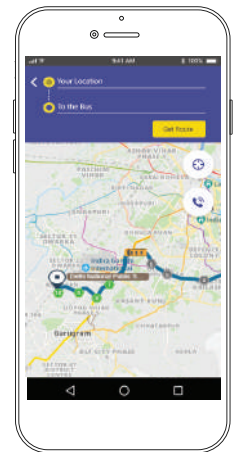

- Bus Started from School (Morning/ Evening) ETA for all stops (once when the bus leaves | Morning/ Evening)
- Student has Boarded the Bus (Morning/ Evening)
- Student has De-Boarded the bus (Morning/ Evening)

How It Works

MYKIDS App for Parents

Kids Overview

Live Tracking

Notification

Stop Location

Web Application for Monitoring

School Admin Overview

Attendance Report

Route View

Live Vehicles Location

MapmyIndia is India's leader in premium quality Map Data, APIs, GPS Navigation, Tracking, Location apps & GIS Solutions.