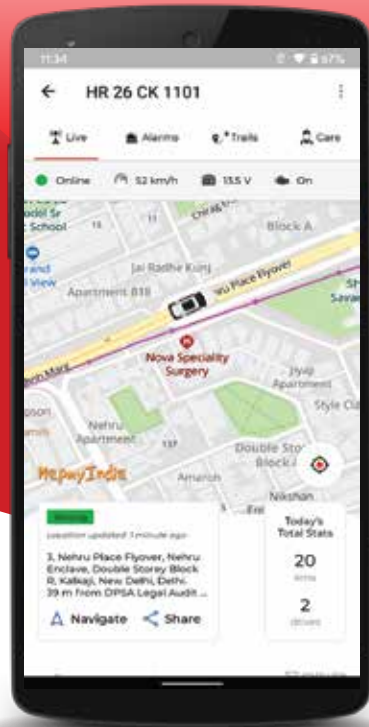

Real-time GPS tracking to enhance safety & security of vehicle, people & assets

A COMPREHENSIVE RANGE OF GPS ENABLED **MOVE** GADGETS
for CARS, TAXIS, 2&3 WHEELERS, TRUCKS, BUSES & EVs

HOW IT WORKS

TRACKING

NAVIGATION

SAFETY

INDIA'S SUPER APP & GADGETS

for Maps | Navigation |
Tracking | Safety | Traffic

Live tracking & safety

Using Move tracking devices & app, monitor real-time location & health of vehicles & assets

Precise doorstep navigation

Search exact house addresses, buildings & get voice navigation

Live traffic & ETA

Get live traffic updates & ETA along the route to find the best route for your destination

Hyper local updates

See & share hyper local issues & updates like traffic, potholes, unsafe zones to make our roads, neighbourhood & cities better

Live location sharing

Help someone find you, or just give an update on your whereabouts in real-time by sharing your live location on what's app & social media