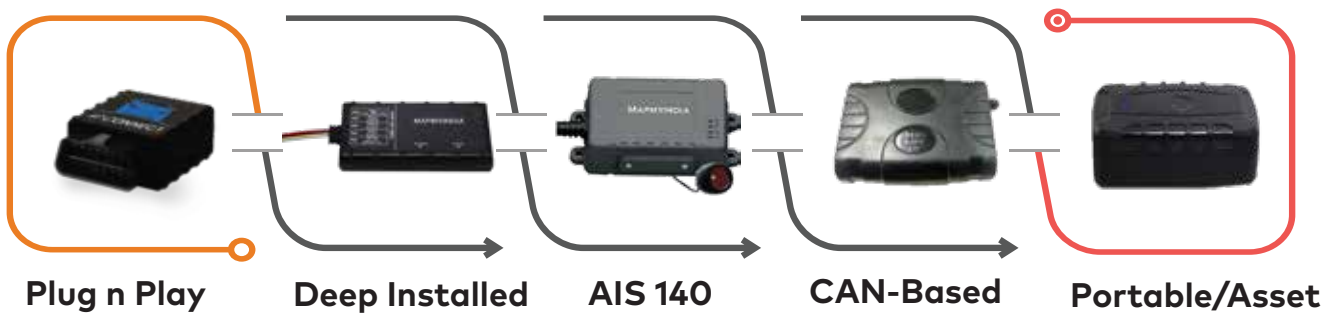

Real-time GPS tracking to enhance safety & security of vehicle, people & assets

A COMPREHENSIVE RANGE OF GPS ENABLED **MOVE** GADGETS
for CARS, TAXIS, 2&3 WHEELERS, TRUCKS, BUSES & EVs

HOW IT WORKS

TRACKING

NAVIGATION

SAFETY

INDIA'S SUPER APP & GADGETS

for Maps | Navigation |
Tracking | Safety | Traffic

Live tracking & safety

Using Move tracking devices & app, monitor real-time location & health of vehicles & assets