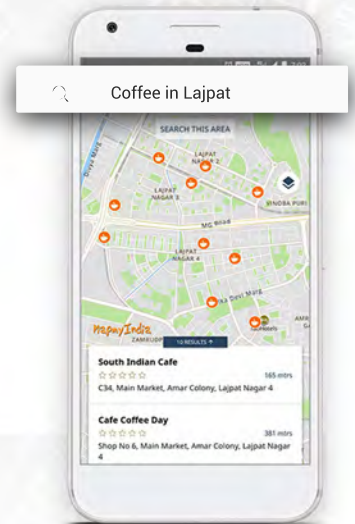

Find places faster with accurate last-mile search & eLoc

Easily find & navigate to your friend's house address with a smarter last-mile search. Get your eLoc - MapmyIndia's Nationwide Digital Address System - which gives a 6 character digital address for any place! Simply type the eLoc into the search bar for quickest address search

Accurate house address search

Quick search with eLoc

Find nearby parking, petrol pumps, metro stations, and more!

Explore nearby ATMs, metro stations, public conveniences, petrol pumps, hospitals etc. with detailed information, reviews & ratings to help you choose

300+ Categories

1500+ Brands

Secure live location sharing

Share your location and let your loved ones know about your safety. Your location will continuously update for the set duration, and the link will expire thereafter

World View is a live feed of ratings, reviews, check-ins & reports by friends, to give you a quick overview of localities, destinations for travel, interesting places to visit, where to live and much more!