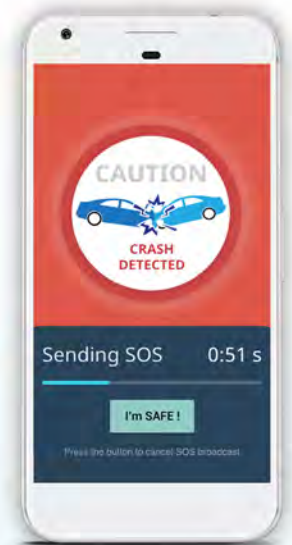

Find places faster with accurate last-mile search & eLoc

Easily find & navigate to your friend's house address with a smarter last-mile search. Get your eLoc - MapmyIndia's Nationwide Digital Address System - which gives a 6 character digital address for any place! Simply type the eLoc into the search bar for quickest address search

Report issues like:

-  Closed places, incorrect name, invalid road **Map Issues**
-  Accidents, road work, hazards **Traffic Issues**
-  Pot holes, litter, broken street light **Smart City Issues**

Driving Behavior

Collision Detection: Real-time collision detection and information sharing for immediate help

Driver Behaviour Analytics: Ensures safer driving and reduction of harsh driving/acceleration/braking/cornering, to increase car life longevity

Driver Fatigue Detection: Observed through continuous driving, night driving, phone usage & snooze detection to give alerts

Driver Distraction Detection: Detects phone usage for a safe drive

Digital Address: eloc.me/mmi000