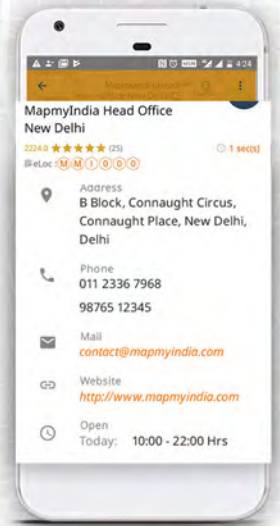

Find places faster with accurate last-mile search & eLoc

Easily find & navigate to your friend's house address with a smarter last-mile search. Get your eLoc - MapmyIndia's Nationwide Digital Address System - which gives a 6 character digital address for any place! Simply type the eLoc into the search bar for quickest address search

Accurate house address search

Quick search with eLoc

Find nearby parking, petrol pumps, metro stations, and more!

Explore nearby ATMs, metro stations, public conveniences, petrol pumps, hospitals etc. with detailed information, reviews & ratings to help you choose

Voice-guided navigation

With the most accurate last-mile data, forget about asking for directions once you're in the neighbourhood we know how to get you to a house-address in time

Stay updated about any locality through World View

World View is a live feed of ratings, reviews, check-ins & reports by friends, to give you a quick overview of localities, destinations for travel, interesting places to visit, where to live and much more!