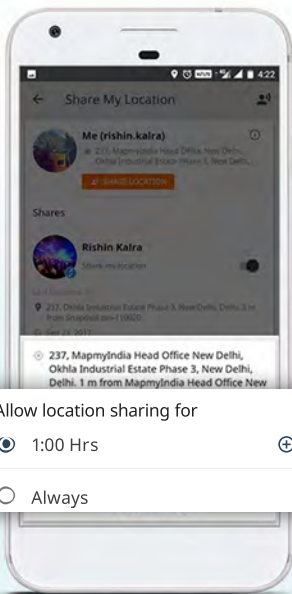

Find places faster with accurate last-mile search & eLoc

Easily find & navigate to your friend's house address with a smarter last-mile search. Get your eLoc - MapmyIndia's Nationwide Digital Address System - which gives a 6 character digital address for any place! Simply type the eLoc into the search bar for quickest address search

Accurate house address search

Quick search with eLoc

Find nearby parking, petrol pumps, metro stations, and more!

Explore nearby ATMs, metro stations, public conveniences, petrol pumps, hospitals etc. with detailed information, reviews & ratings to help you choose

300+ Categories

1500+ Brands

Secure live location sharing

Share your location and let your loved ones know about your safety. Your location will continuously update for the set duration, and the link will expire thereafter

Voice-guided navigation

With the most accurate last-mile data, forget about asking for directions once you're in the neighbourhood we know how to get you to a house-address in time

Stay updated about any locality through World View