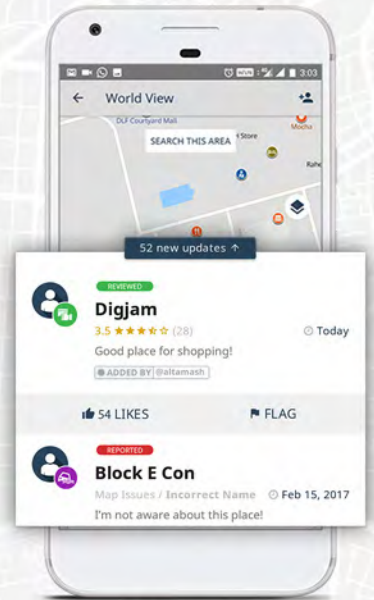

Stay updated about any locality through World View

World View is a live feed of ratings, reviews, check-ins & reports by friends, to give you a quick overview of localities, destinations for travel, interesting places to visit, where to live and much more!

Live feed

- Review
- Ratings
- Respond
- React
- Check-ins