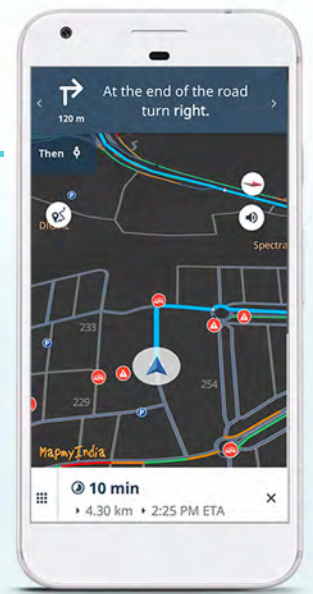

Find places faster with accurate last-mile search & eLoc

Easily find & navigate to your friend's house address with a smarter last-mile search. Get your eLoc - MapmyIndia's Nationwide Digital Address System - which gives a 6 character digital address for any place! Simply type the eLoc into the search bar for quickest address search

300+ Categories

1500+ Brands

Secure live location sharing

Share your location and let your loved ones know about your safety. Your location will continuously update for the set duration, and the link will expire thereafter

Voice-guided navigation

With the most accurate last-mile data, forget about asking for directions once you're in the neighbourhood we know how to get you to a house-address in time

Stay updated about any locality through World View

World View is a live feed of ratings, reviews, check-ins & reports by friends, to give you a quick overview of localities, destinations for travel, interesting places to visit, where to live and much more!